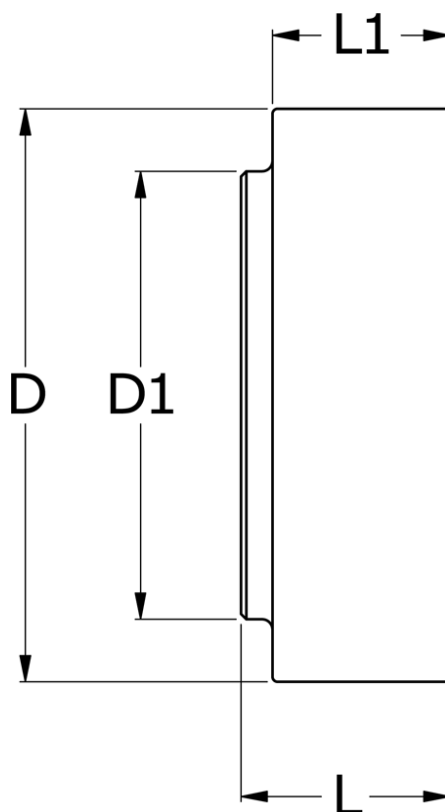

Data Sheet

Article number: 330635001

Description: Coupling N-Eupex str. 350
Part 1 (incl. rubber) without bore

Measures

D	= 350
D1	= 180
L	= 140
L1	= 74
Max bore	= 110
Torque (N m)	= 7700